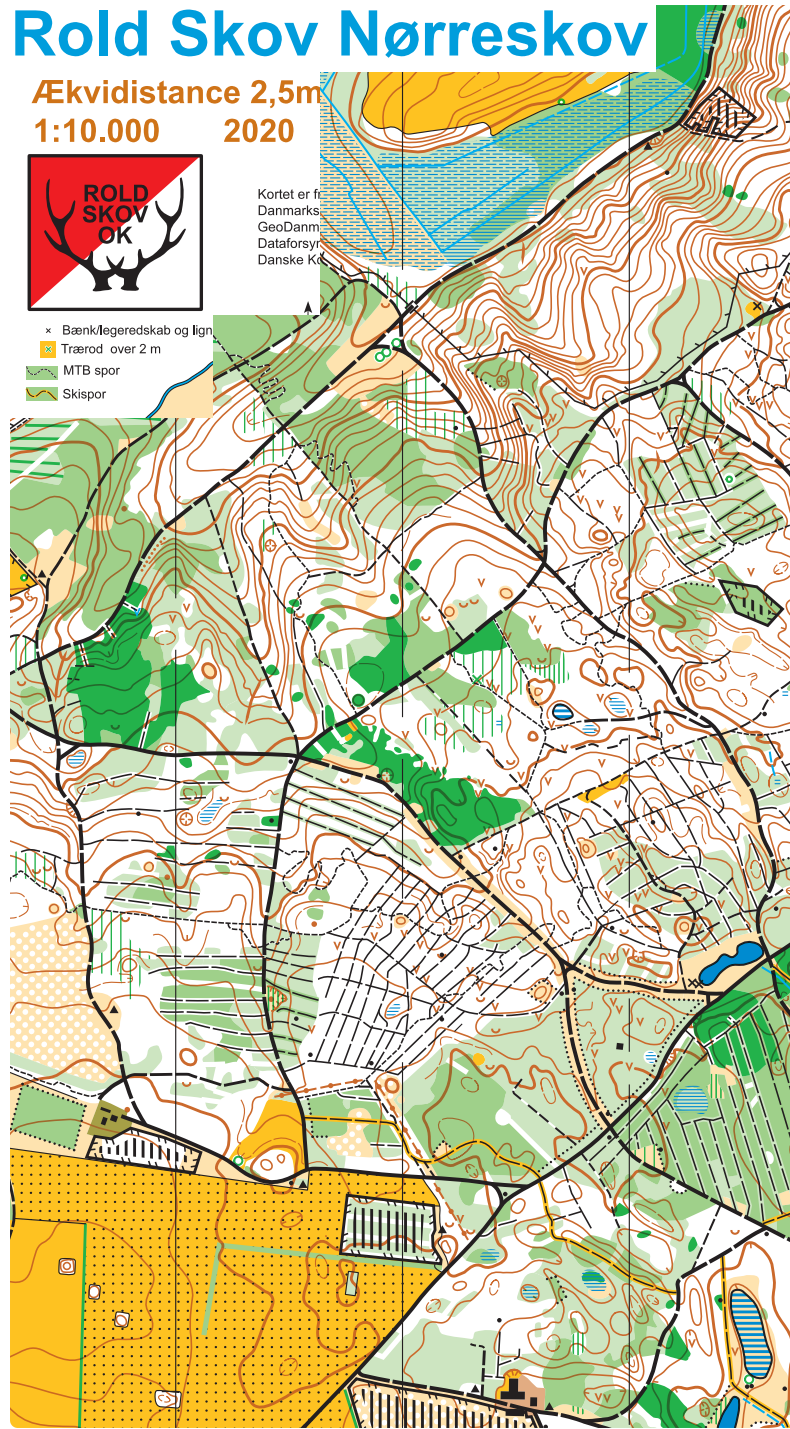

Rold Skov Nørreskov

Ækvidistance 2,5m
1:10.000 2020

- × Bænk/legeredskab og lign.
- Trærød over 2 m
- MTB spor
- Skispor